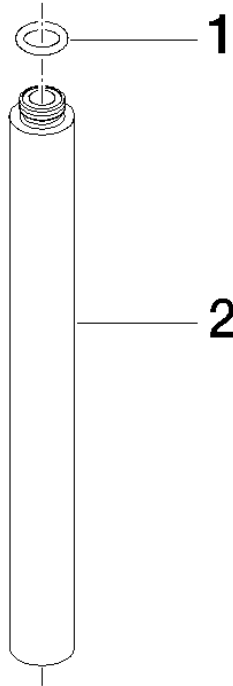

## Extension for shower with fixed riser 200 mm - Matte White

IMO

12 120 970

	Matte White	12 120 970-10
	Brushed Light Gold	12 120 970-27

Fits: IMO, LULU, MADISON, MEM, TARA,  
CL.1, LISSÉ, VAIA, META, CYO

## Extension for shower with fixed riser 200 mm - Matte White

---

IMO

12 120 970

12 120 970

mm [inches]

12 120 970

Parts for other  
finishes can be found  
here: Brushed Light  
Gold

### Spare parts list

No.	Item Number	Name	Quantity used	Delivery time
1	90 14 10 011 00 90	seal	1	2
2	09 24 04 180-10	extension	1	60