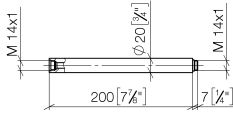

## Extension for shower with fixed riser 200 mm - Matte White

IMO

12 120 970

	Matte White	12 120 970-10
	Brushed Light Gold	12 120 970-27

Fits: IMO, LULU, MADISON, MEM, TARA,  
CL.1, LISSÉ, VAIA, META, CYO

## Extension for shower with fixed riser 200 mm - Matte White

---

IMO

12 120 970

12 120 970

mm [inches]

12 120 970

Parts for other  
finishes can be found  
here: Brushed Light  
Gold

### Spare parts list

No.	Item Number	Name	Quantity used	Delivery time
1	90 14 10 011 00 90	seal	1	2
2	09 24 04 180-10	extension	1	60